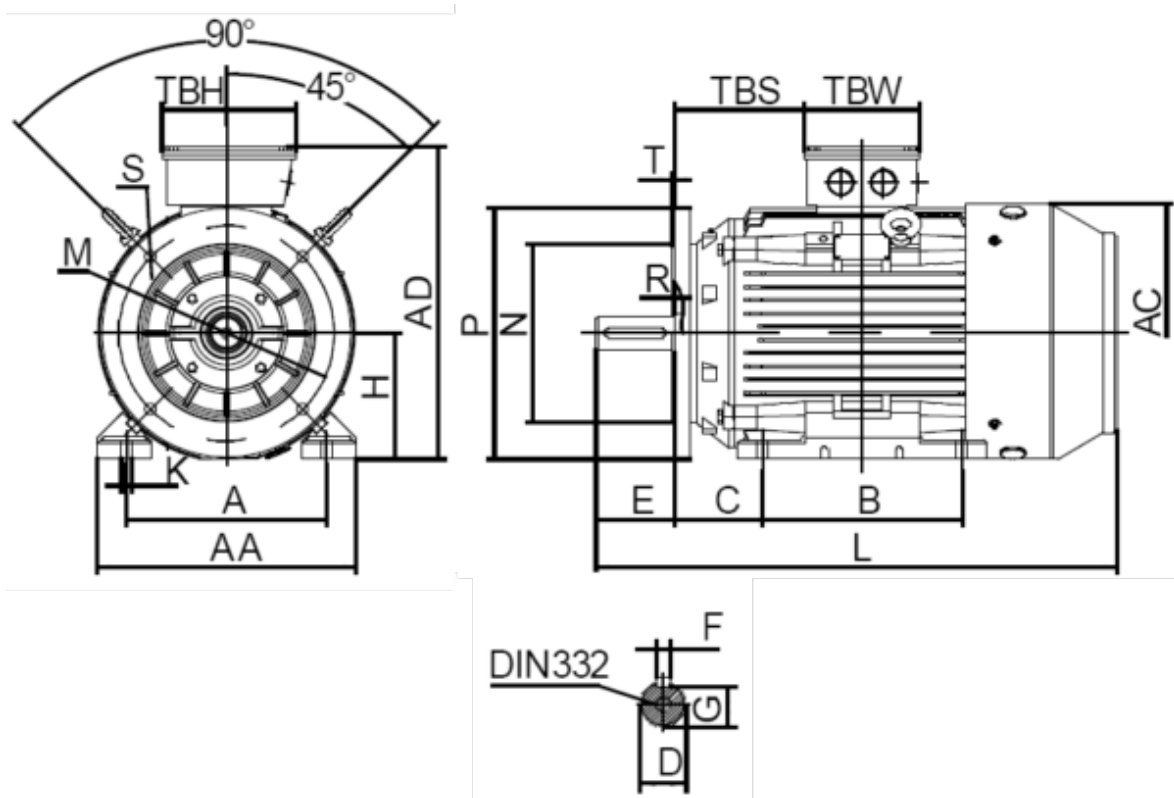

Data Sheet

Article number: 250300550227

Description: Kleedrive T3C 132S1-2 5.5KW 2800 rpm
3x400/690V 50HZ IP55 B35 Eff=89,2%

Measures

A = 216	F = 10	TBW = 134
AA = 263	G = 33	
AC = Ø259	H = 132	
AD = 332	HD = 200	
B = 140	K = Ø12	
C = 89	L = 467	
D = Ø38	TBH = 134	
E = 80	TBS = 61.5	